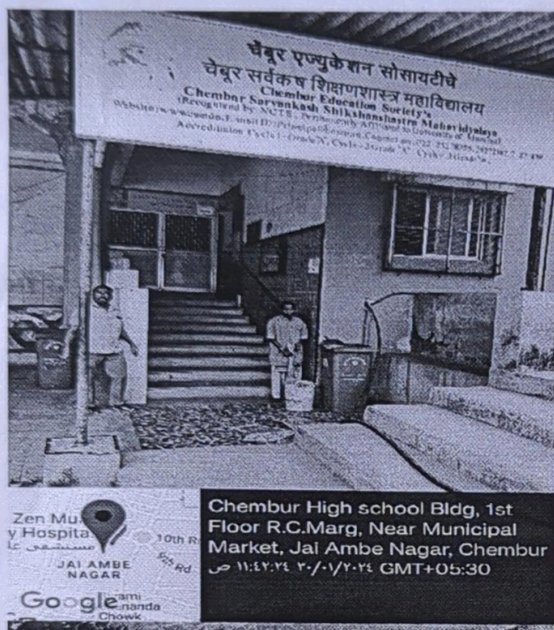

7.1.3 - Describe the facilities in the Institution for the management of the following types of degradable and non-degradable waste (within 200 words)

Solid waste management

Liquid waste management

E-waste management

Waste recycling system

Dust bins maintained on every floor.